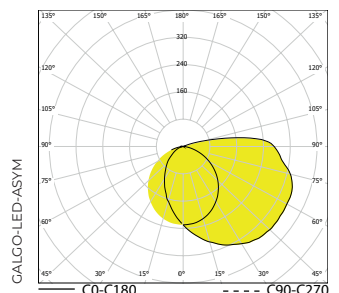

GALGO-LED

IP 65

5 year warranty

ANTI-LIGATURE

IK10++ 120J

Application: Antivandal lighting fixture GALGO-LED with dust and water jets resistance is designed for areas with high risk of damage, i.e. prison cells, psychiatric hospitals, gyms and pedestrian subways.

Ballast: EP – electronic 220-240V /50-60Hz AC, 220-240V DC 0Hz

Light source: LED, 4000K, CRI +80, MacAdam3

Housing: White painted steel sheet RAL 9003

Diffuser: Extremely resistant material PC (polycarbonate)

Fastening: Surface wall or ceiling mounting

Connection: Screwless three-pole terminal block, maximum diameter of wires 2.5 mm². The lighting fixture is prepared for loop-in (possibility of connection of two cables)

Standard equipment: 2 pcs cable gland, washers with rubber to seal mounting holes, safety screws (it is necessary to order additionally 004778 - Bit for safety screw with socket head and pin s=3)

Calculated lifetime – LED modules:

L80B10 ta30 – 70 000h

L70B10 ta30 – 100 000h