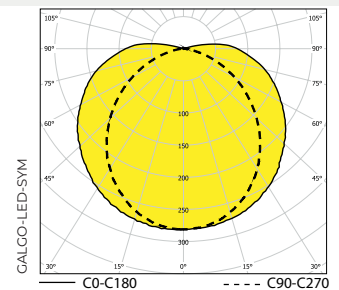

GALGO-LED

IP 65

5 year warranty

ANTI-LIGATURE

IK10++ 120J

Application: Antivandal lighting fixture GALGO-LED with dust and water jets resistance is designed for areas with high risk of damage, i.e. prison cells, psychiatric hospitals, gyms and pedestrian subways.

Ballast: EP – electronic 220-240V /50-60Hz AC, 220-240V DC 0Hz

Light source: LED, 4000K, CRI +80, MacAdam3

Housing: White painted steel sheet RAL 9003

Diffuser: Extremely resistant material PC (polycarbonate)

Fastening: Surface wall or ceiling mounting

Connection: Screwless three-pole terminal block, maximum diameter of wires 2.5 mm². The lighting fixture is prepared for loop-in (possibility of connection of two cables)

Standard equipment: 2 pcs cable gland, washers with rubber to seal mounting holes, safety screws (it is necessary to order additionally 004778 - Bit for safety screw with socket head and pin s=3)

Calculated lifetime – LED modules:

L80B10 ta30 – 70 000h

L70B10 ta30 – 100 000h